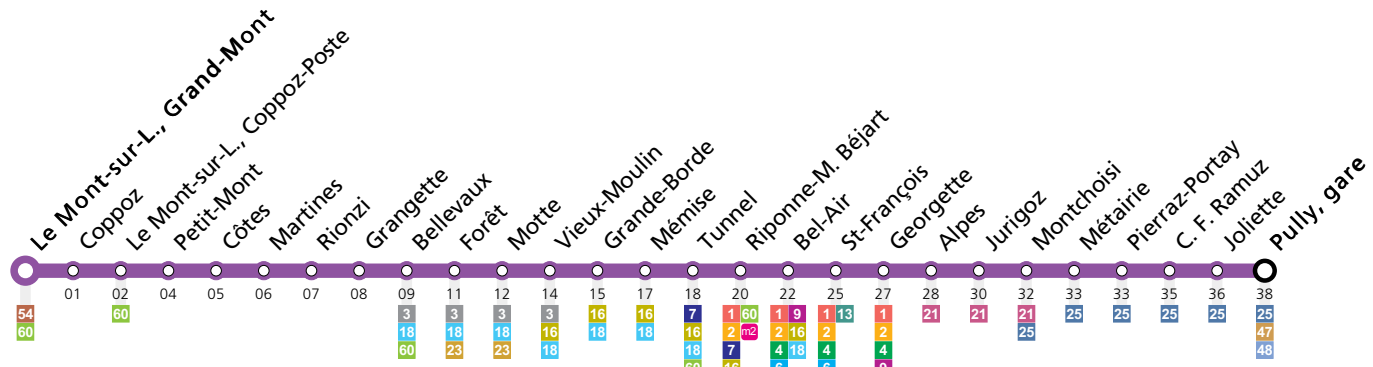

Dimanche et Fêtes