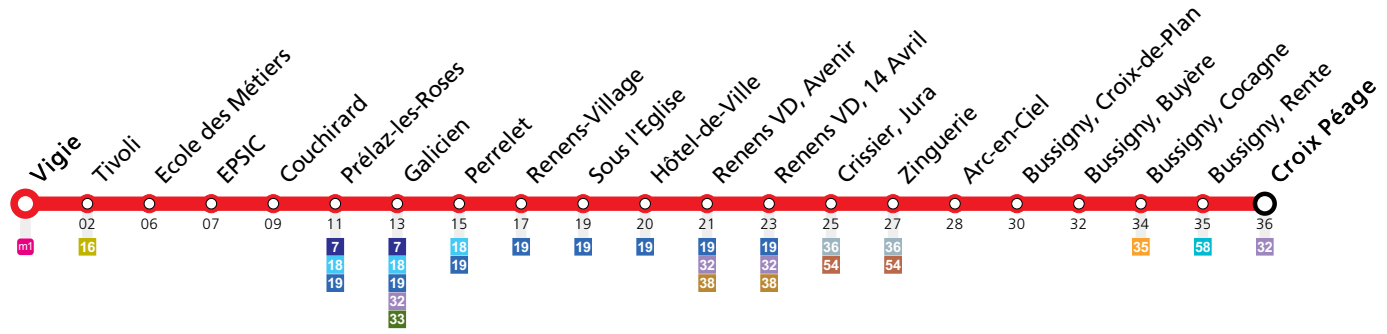

Dimanche et Fêtes

Vigie	20:23	20:33	20:43	20:53	21:04	21:13	21:26	21:40	21:55	22:10	22:25	22:40	22:55	23:10	23:25	23:40	23:55	00:10	00:25	00:37	00:52
Tivoli	20:24	20:34	20:44	20:54	21:05	21:14	21:27	21:41	21:56	22:11	22:26	22:41	22:56	23:11	23:26	23:41	23:56	00:11	00:26	00:38	00:53
Ecole des Métiers	20:26	20:36	20:46	20:56	21:07	21:16	21:29	21:43	21:58	22:13	22:28	22:43	22:58	23:13	23:28	23:43	23:58	00:13	00:28	00:40	00:55
EPSIC	20:27	20:37	20:47	20:57	21:08	21:17	21:30	21:44	21:59	22:14	22:29	22:44	22:59	23:14	23:29	23:44	23:59	00:14	00:29	00:41	00:56
Couchirard	20:29	20:39	20:49	20:59	21:10	21:19	21:32	21:46	22:01	22:16	22:31	22:46	23:01	23:16	23:31	23:46	00:01	00:16	00:31	00:43	00:58
Prélaz-les-Roses	20:30	20:40	20:50	21:00	21:11	21:20	21:33	21:47	22:02	22:17	22:32	22:47	23:02	23:17	23:32	23:47	00:02	00:17	00:32	00:44	00:59
Galicien	20:32	20:42	20:52	21:02	21:13	21:22	21:35	21:49	22:04	22:19	22:34	22:49	23:04	23:19	23:34	23:49	00:04	00:19	00:34	00:46	01:01
Perrelet	20:33	20:43	20:53	21:03	21:14	21:23	21:36	21:50	22:05	22:20	22:35	22:50	23:05	23:20	23:35	23:50	00:05	00:20	00:35		
Renens-Village	20:34	20:44	20:54	21:04	21:15	21:24	21:37	21:51	22:06	22:21	22:36	22:51	23:06	23:21	23:36	23:51	00:06	00:21	00:36		
Sous l'Eglise	20:36	20:46	20:56	21:06	21:17	21:26	21:39	21:53	22:08	22:23	22:38	22:53	23:08	23:23	23:38	23:53	00:08	00:23	00:38		
Hôtel-de-Ville	20:37	20:47	20:57	21:07	21:18	21:27	21:40	21:54	22:09	22:24	22:39	22:54	23:09	23:24	23:39	23:54	00:09	00:24	00:39		
Renens VD, Avenir	20:38	20:48	20:58	21:08	21:19	21:28	21:41	21:55	22:10	22:25	22:40	22:55	23:10	23:25	23:40	23:55	00:10	00:25	00:40		
Renens VD, 14 Avril	20:39	20:49	20:59	21:09	21:20	21:29	21:42	21:56	22:11	22:26	22:41	22:56	23:11	23:26	23:41	23:56	00:11	00:26	00:41		
Crissier, Jura	20:40	20:50	21:00	21:10	21:21	21:30	21:43	21:57	22:12	22:27	22:42	22:57	23:12	23:27	23:42	23:57	00:12	00:27	00:42		
Zinguerie	20:41	20:51	21:01	21:11	21:22	21:31	21:44	21:58	22:13	22:28	22:43	22:58	23:13	23:28	23:43	23:58	00:13	00:28	00:43		
Arc-en-Ciel	20:41	20:51	21:01	21:11	21:22	21:31	21:44	21:58	22:13	22:28	22:43	22:58	23:13	23:28	23:43	23:58	00:13	00:28	00:43		
Bussigny, Croix-de-Plan	20:43	20:53	21:03	21:13	21:24	21:33	21:46	22:00	22:15	22:30	22:45	23:00	23:15	23:30	23:45	00:00	00:15	00:30	00:45		
Bussigny, Buyère	20:44	20:54	21:04	21:14	21:25	21:34	21:47	22:01	22:16	22:31	22:46	23:01	23:16	23:31	23:46	00:01	00:16	00:31	00:46		
Bussigny, Cocagne	20:45	20:55	21:05	21:15	21:26	21:35	21:48	22:02	22:17	22:32	22:47	23:02	23:17	23:32	23:47	00:02	00:17	00:32	00:47		
Bussigny, Rente	20:46	20:56	21:06	21:16	21:27	21:36	21:49	22:03	22:18	22:33	22:48	23:03	23:18	23:33	23:48	00:03	00:18	00:33	00:48		
Croix Péage	20:47	20:57	21:07	21:17	21:28	21:37	21:50	22:04	22:19	22:34	22:49	23:04	23:19	23:34	23:49	00:04	00:19	00:34	00:49		

Remarques:

▲ Passage prévu dans les minutes données

Fêtes: Ascension, Lundi de Pentecôte, 1er août et Lundi du Jeûne fédéral