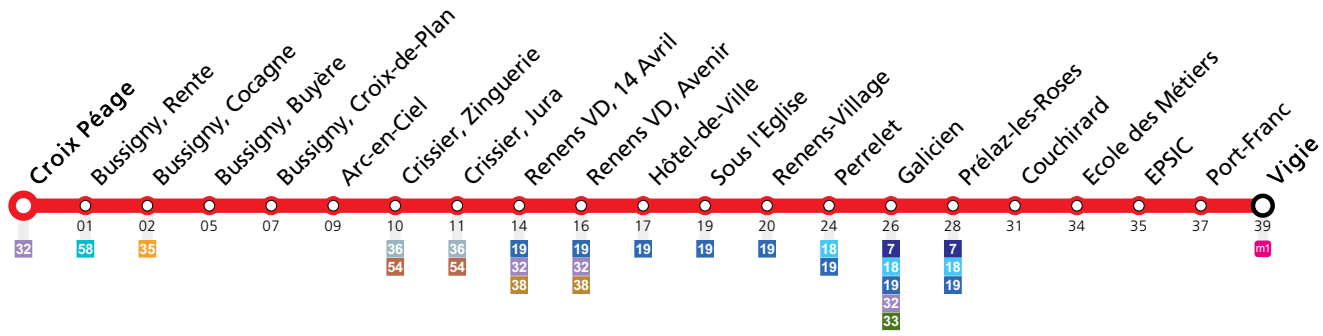

Dimanche et Fêtes

Croix Péage				05:19	05:34	05:49	06:04	06:19	06:34	06:49	07:04	07:19	07:34	07:49	08:04	08:19	08:34	08:49	09:03	09:19	09:34	09:49
Bussigny, Rente				05:20	05:35	05:50	06:05	06:20	06:35	06:50	07:05	07:20	07:35	07:50	08:05	08:20	08:35	08:50	09:04	09:20	09:35	09:50
Bussigny, Cocagne				05:21	05:36	05:51	06:06	06:21	06:36	06:51	07:06	07:21	07:36	07:51	08:06	08:21	08:36	08:51	09:05	09:21	09:36	09:51
Bussigny, Buyère				05:22	05:37	05:52	06:07	06:22	06:37	06:52	07:07	07:22	07:37	07:52	08:07	08:22	08:37	08:52	09:06	09:22	09:37	09:52
Bussigny, Croix-de-Plan				05:23	05:38	05:53	06:08	06:23	06:38	06:53	07:08	07:23	07:38	07:53	08:08	08:23	08:38	08:53	09:07	09:23	09:38	09:53
Arc-en-Ciel				05:24	05:39	05:54	06:09	06:24	06:39	06:54	07:09	07:24	07:39	07:54	08:09	08:24	08:39	08:54	09:08	09:24	09:39	09:54
Crissier, Zinguerie				05:24	05:39	05:54	06:09	06:24	06:39	06:54	07:09	07:24	07:39	07:54	08:09	08:24	08:39	08:54	09:08	09:24	09:39	09:54
Crissier, Jura				05:25	05:40	05:55	06:10	06:25	06:40	06:55	07:10	07:25	07:40	07:55	08:10	08:25	08:40	08:55	09:09	09:25	09:40	09:55
Renens VD, 14 Avril				05:27	05:42	05:57	06:12	06:27	06:42	06:57	07:12	07:27	07:42	07:57	08:12	08:27	08:42	08:57	09:11	09:27	09:42	09:57
Renens VD, Avenir				05:28	05:43	05:58	06:13	06:28	06:43	06:58	07:13	07:28	07:43	07:58	08:13	08:28	08:43	08:58	09:12	09:28	09:43	09:58
Hôtel-de-Ville				05:28	05:43	05:58	06:13	06:28	06:43	06:58	07:13	07:28	07:43	07:58	08:14	08:29	08:44	08:59	09:13	09:29	09:44	09:59
Sous l'Eglise				05:29	05:44	05:59	06:14	06:29	06:44	06:59	07:14	07:29	07:44	07:59	08:15	08:30	08:45	09:00	09:14	09:30	09:45	10:00
Renens-Village				05:30	05:45	06:00	06:15	06:30	06:45	07:00	07:15	07:30	07:45	08:00	08:15	08:30	08:45	09:00	09:14	09:30	09:45	10:00
Perrelet				05:32	05:47	06:02	06:17	06:32	06:47	07:02	07:17	07:32	07:47	08:02	08:18	08:33	08:48	09:03	09:17	09:33	09:48	10:03
Galicien				05:34	05:49	06:04	06:19	06:34	06:49	07:04	07:19	07:34	07:49	08:04	08:20	08:35	08:50	09:05	09:19	09:35	09:50	10:05
Prélaz-les-Roses	05:05	05:20		05:36	05:51	06:06	06:21	06:36	06:51	07:06	07:21	07:36	07:51	08:06	08:22	08:37	08:52	09:07	09:21	09:37	09:52	10:07
Couchirard	05:07	05:22	05:38	05:53	06:08	06:23	06:38	06:53	07:08	07:23	07:38	07:53	08:08	08:24	08:39	08:54	09:09	09:23	09:39	09:54	10:09	
Ecole des Métiers	05:09	05:24	05:40	05:55	06:10	06:25	06:40	06:55	07:10	07:25	07:40	07:55	08:10	08:26	08:41	08:56	09:11	09:25	09:41	09:56	10:12	
EPSIC	05:09	05:24	05:40	05:55	06:10	06:25	06:40	06:55	07:10	07:25	07:40	07:55	08:10	08:26	08:41	08:56	09:11	09:25	09:41	09:56	10:12	
Port-Franc	05:11	05:26	05:42	05:57	06:12	06:27	06:42	06:57	07:12	07:27	07:42	07:57	08:12	08:28	08:43	08:58	09:13	09:27	09:43	09:58	10:14	
Vigie	05:12	05:27	05:43	05:58	06:13	06:28	06:43	06:58	07:13	07:28	07:43	07:58	08:13	08:29	08:44	08:59	09:14	09:28	09:44	09:59	10:15