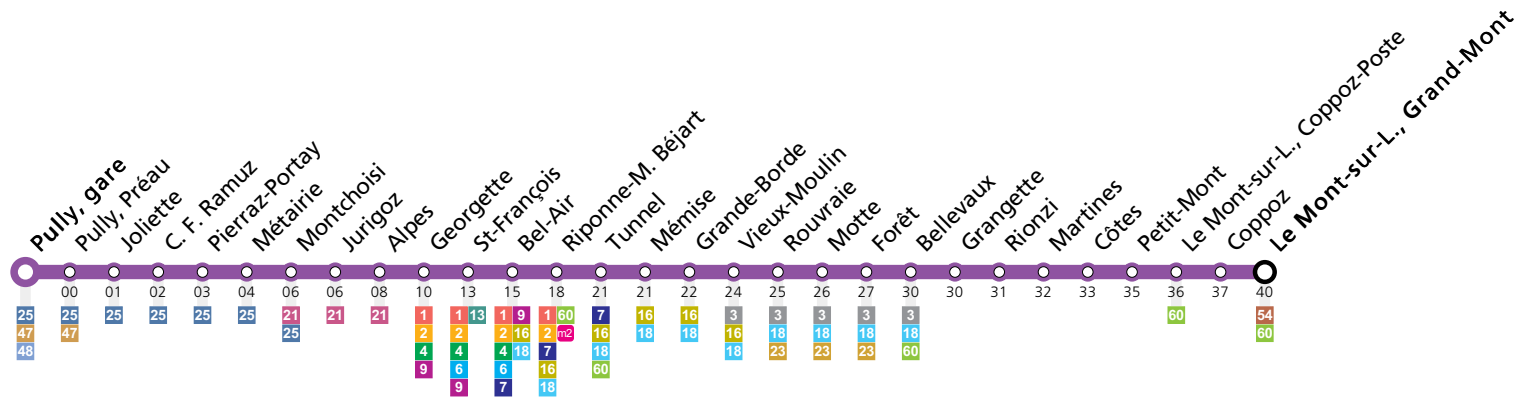

Samedi