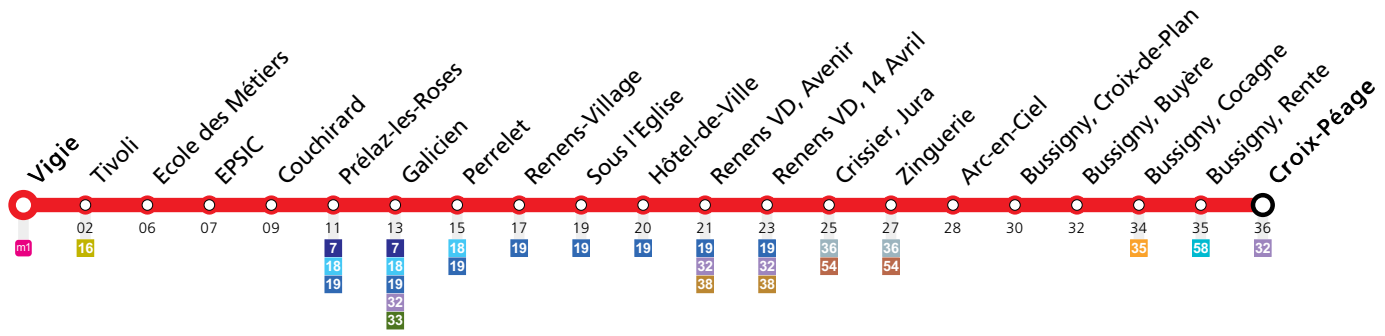

Samedi