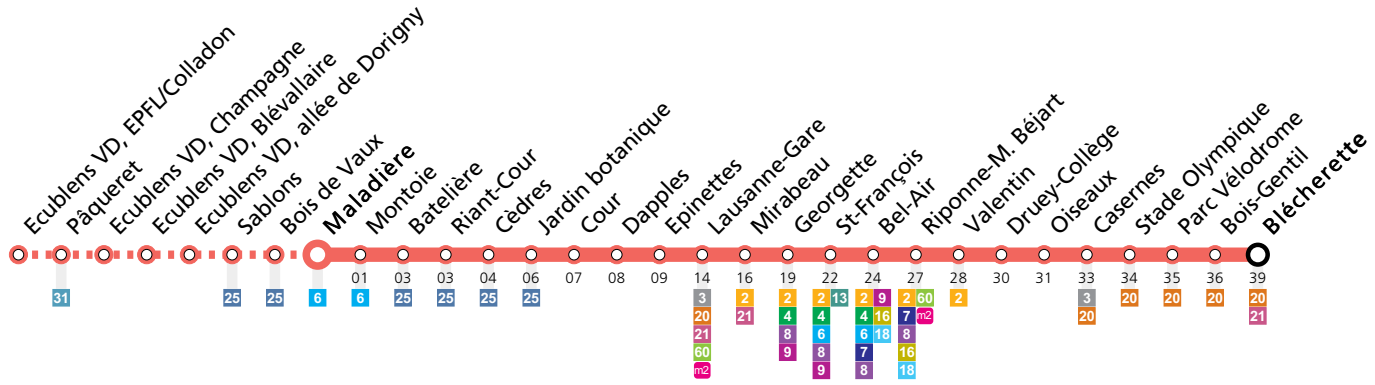

Dimanche et Fêtes