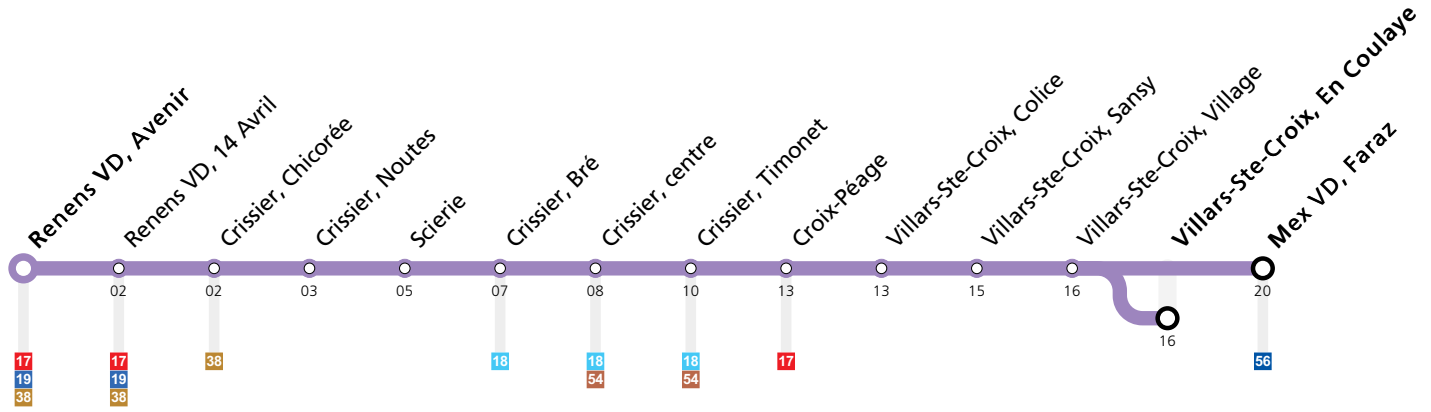

Lundi-Vendredi