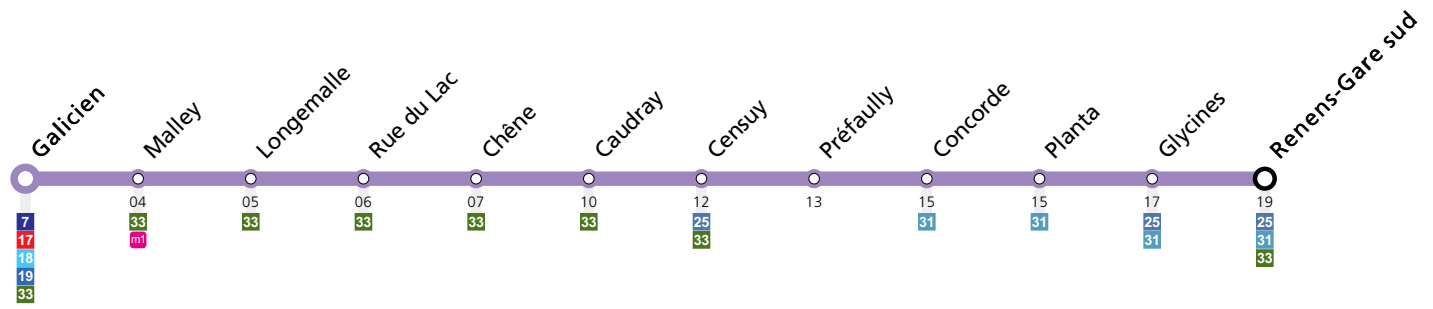

Dimanche et Fêtes

Galicien	05:34	05:49	06:04	06:19	06:34	06:49	07:04	07:19	07:34	07:49	08:04	08:20	08:35	08:50	09:05	09:20	09:35	09:50	10:05	10:20	10:35
Malley	05:36	05:51	06:06	06:21	06:36	06:51	07:06	07:21	07:36	07:51	08:06	08:22	08:37	08:52	09:07	09:22	09:37	09:52	10:07	10:22	10:37
Longemalle	05:37	05:52	06:07	06:22	06:37	06:52	07:07	07:22	07:37	07:52	08:07	08:23	08:38	08:53	09:08	09:23	09:38	09:53	10:08	10:23	10:38
Rue du Lac	05:37	05:52	06:07	06:22	06:37	06:52	07:07	07:22	07:37	07:52	08:07	08:23	08:38	08:53	09:08	09:23	09:38	09:53	10:08	10:23	10:38
Chêne	05:38	05:53	06:08	06:23	06:38	06:53	07:08	07:23	07:38	07:53	08:08	08:24	08:39	08:54	09:09	09:24	09:39	09:54	10:09	10:24	10:39
Caudray	05:40	05:55	06:10	06:25	06:40	06:55	07:10	07:25	07:40	07:55	08:10	08:26	08:41	08:56	09:11	09:26	09:41	09:56	10:11	10:26	10:41
Censuy	05:41	05:56	06:11	06:26	06:41	06:56	07:11	07:26	07:41	07:56	08:11	08:27	08:42	08:57	09:12	09:27	09:42	09:57	10:12	10:27	10:42
Préfaully	05:42	05:57	06:12	06:27	06:42	06:57	07:12	07:27	07:42	07:57	08:12	08:28	08:43	08:58	09:13	09:28	09:43	09:58	10:13	10:28	10:43
Concorde	05:43	05:58	06:13	06:28	06:43	06:58	07:13	07:28	07:43	07:58	08:13	08:29	08:44	08:59	09:14	09:29	09:44	09:59	10:14	10:29	10:44
Planta	05:43	05:58	06:13	06:28	06:43	06:58	07:13	07:28	07:43	07:58	08:13	08:29	08:44	08:59	09:14	09:29	09:44	09:59	10:14	10:29	10:44
Glycines	05:44	05:59	06:14	06:29	06:44	06:59	07:14	07:29	07:44	07:59	08:14	08:30	08:45	09:00	09:15	09:30	09:45	10:00	10:15	10:30	10:45
Renens-Gare sud	05:46	06:01	06:16	06:31	06:46	07:01	07:16	07:31	07:46	08:01	08:16	08:32	08:47	09:02	09:17	09:32	09:47	10:02	10:17	10:32	10:47