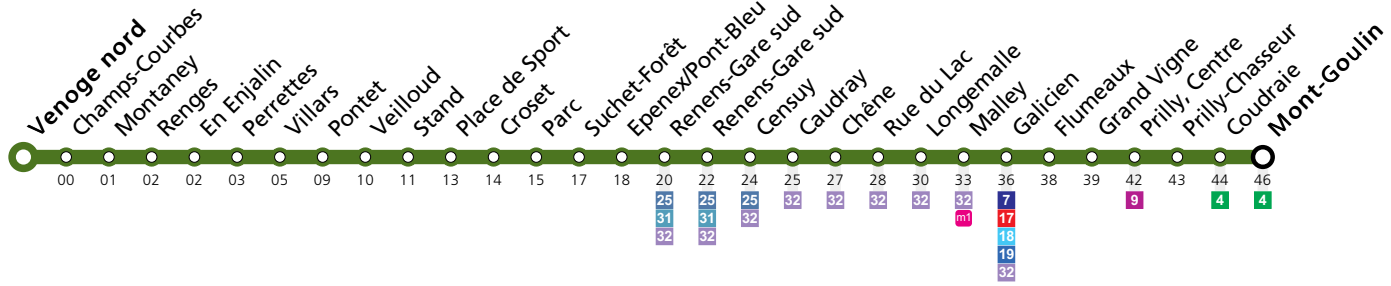

Samedi