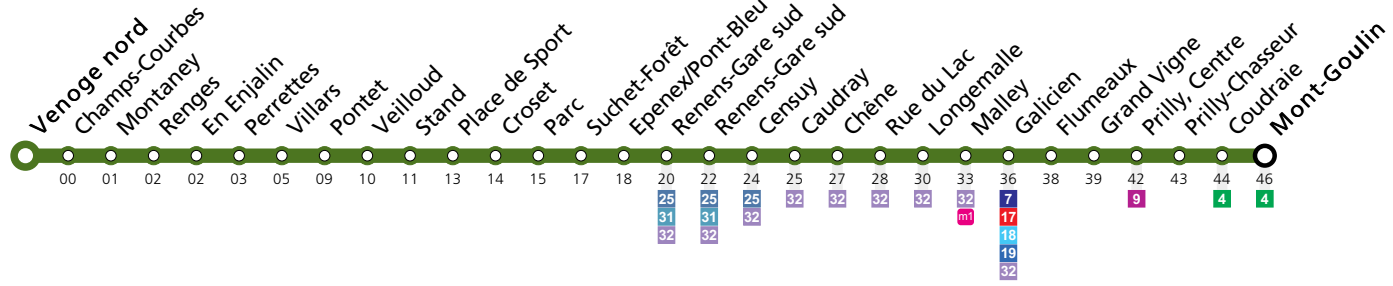

Dimanche et Fêtes