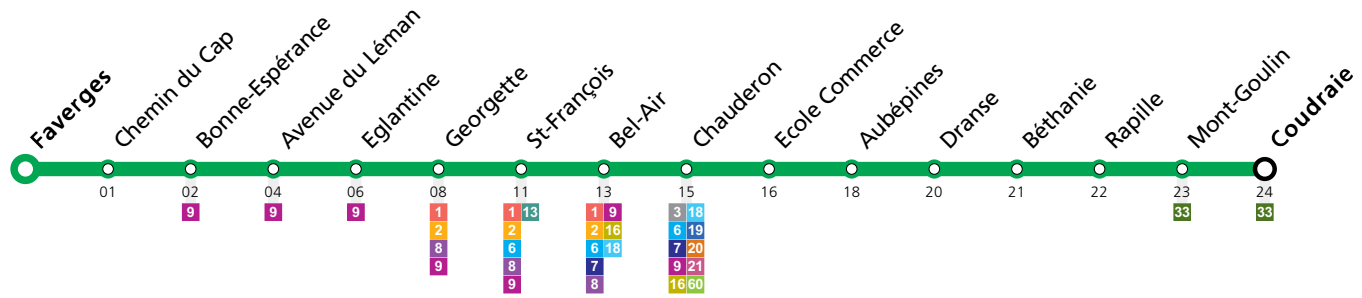

Samedi