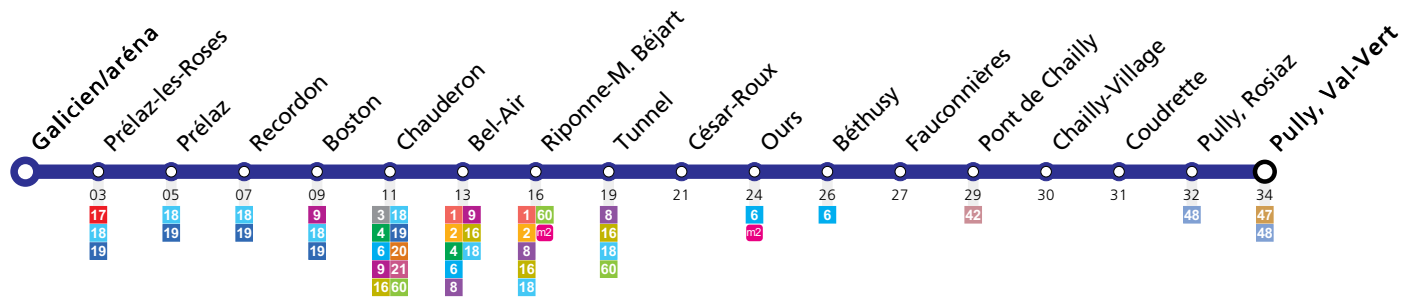

Samedi