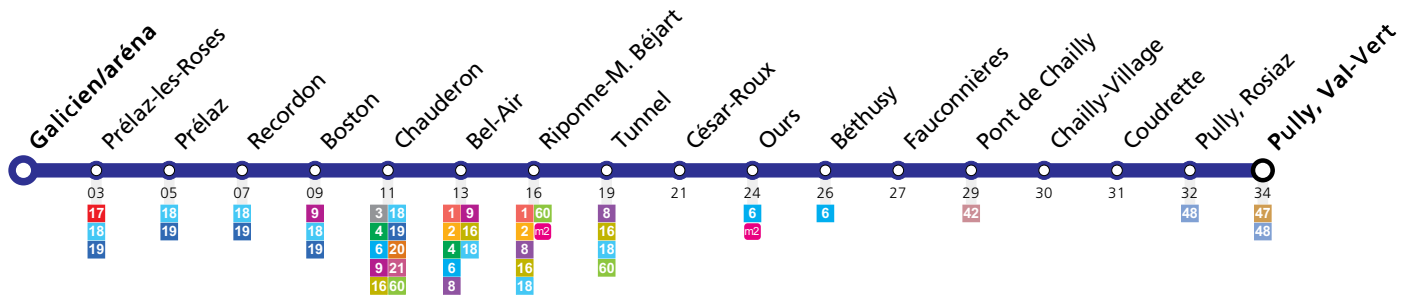

Dimanche et fêtes