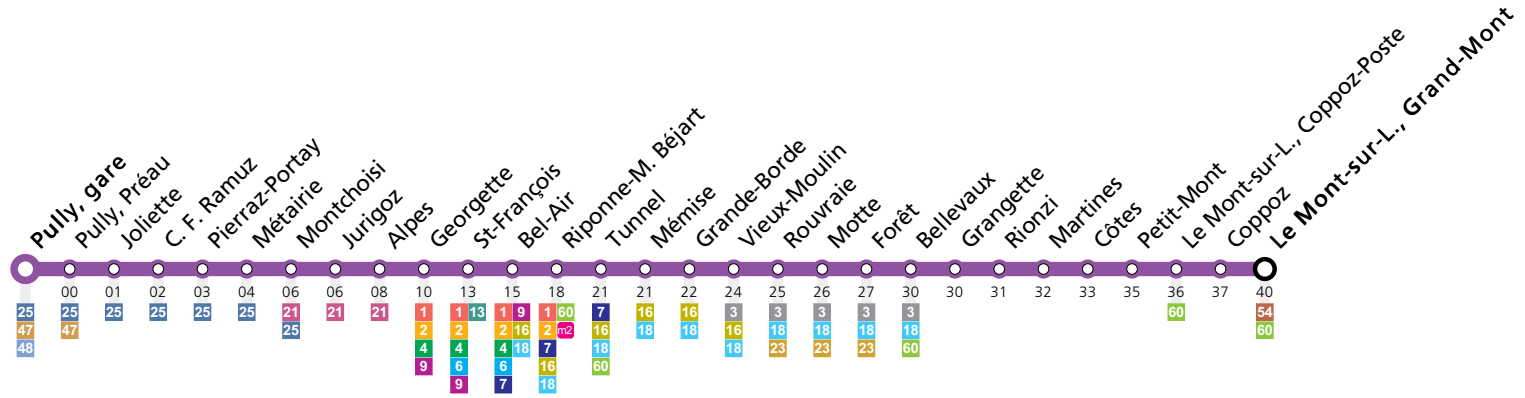

Samedi