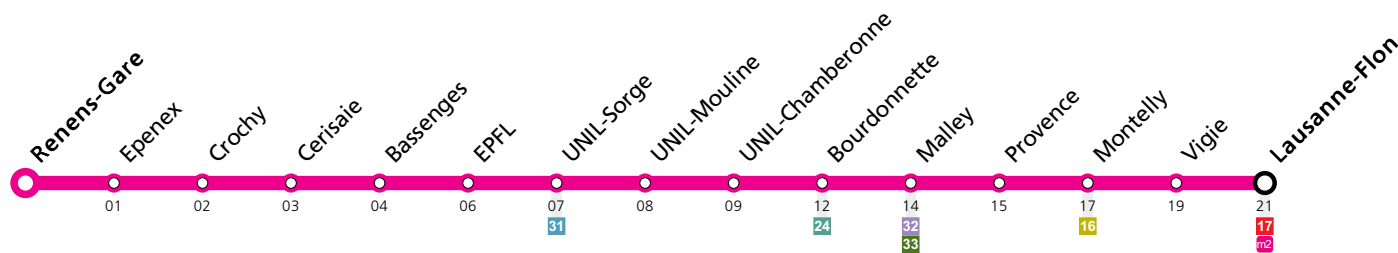

Vacances (Lundi-Vendredi)

	o	v	o	v	v	v
Renens-Gare	00:22	00:33	00:41	00:45	00:57	01:06
Epenex	00:23	00:34	00:42	00:46	00:58	01:07
Crochy	00:24	00:35	00:43	00:47	00:59	01:08
Cerisaie	00:25	00:36	00:44	00:48	01:00	01:09
Bassenges	00:26	00:37	00:45	00:49	01:01	01:10
EPFL	00:28	00:39	00:47	00:51	01:03	01:12
UNIL-Sorge		00:40				
UNIL-Mouline		00:41				
UNIL-Chamberonne		00:42				
Bourdonnette		00:44				
Malley		00:46				
Provence		00:47				
Montelly		00:48				
Vigie		00:50				
Lausanne-Flon		00:52				

Remarques:

▲ Passage prévu dans les minutes données

o Du Lundi au jeudi

v Seulement le Vendredi

Fêtes: Noël, Nouvel An, 2 janvier, Vendredi Saint, Lundi de Pâques, Ascension, Lundi de Pentecôte, 1er août et Lundi du Jeûne fédéral

Vacances: 03.01.2024 au 16.02.2024, 02.04.2024 au 05.04.2024, 03.06.2024 au 06.09.2024

Les horaires peuvent être modifiés selon les conditions de circulation.

L'accessibilité aux personnes à mobilité réduite est assurée dans toutes les gares, à l'exception de Bourdonnette, Malley et Montelly. Pour plus d'informations: Contact Center Handicap 0800 007 102 (tous les jours de 5h à minuit, appel gratuit en Suisse).