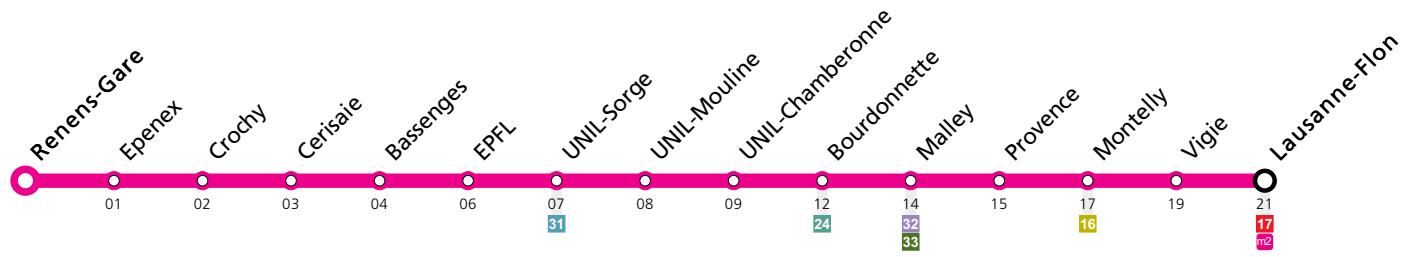

Dimanche et fêtes