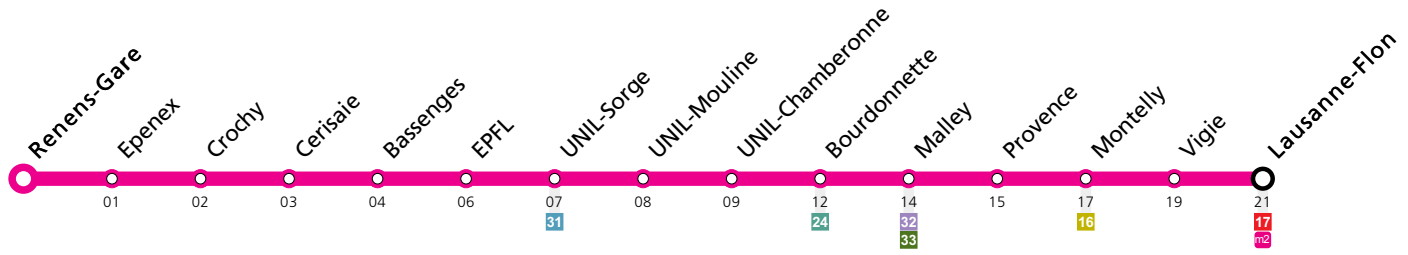

Vacances (Lundi-Vendredi)