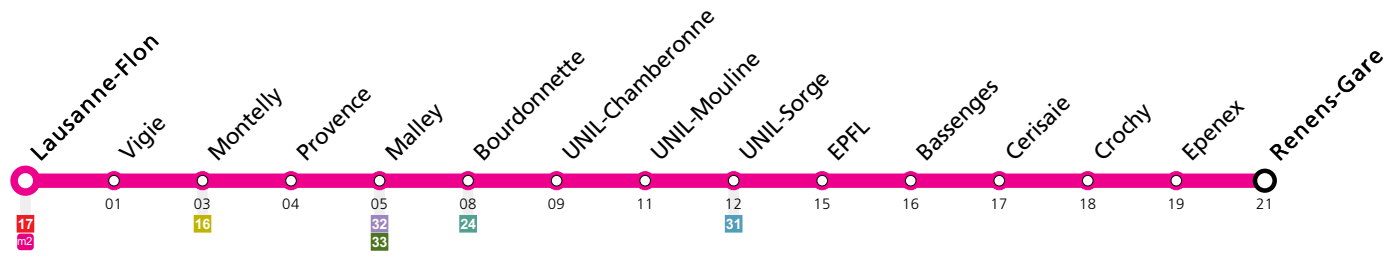

Vacances (Lundi-Vendredi)