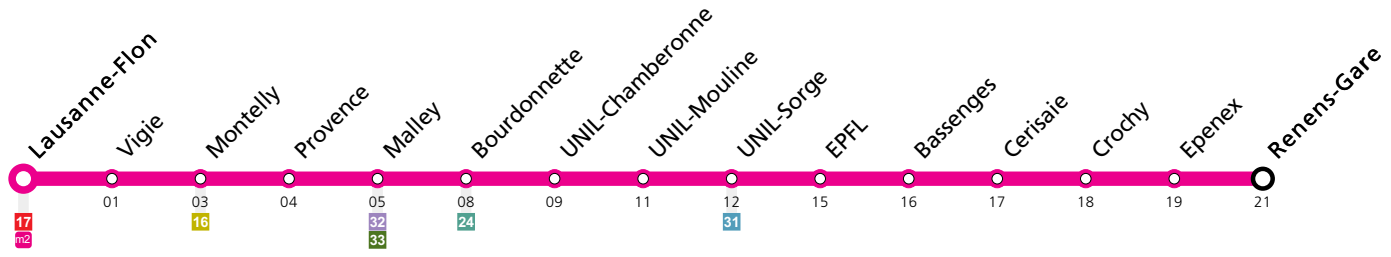

Dimanche et fêtes