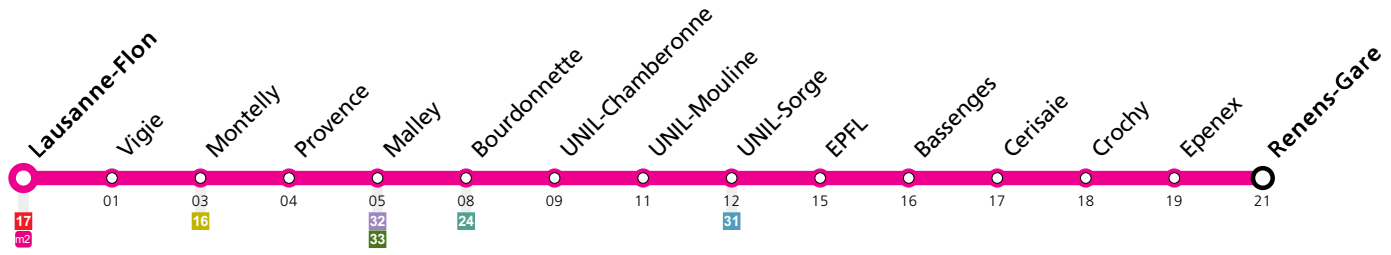

Samedi